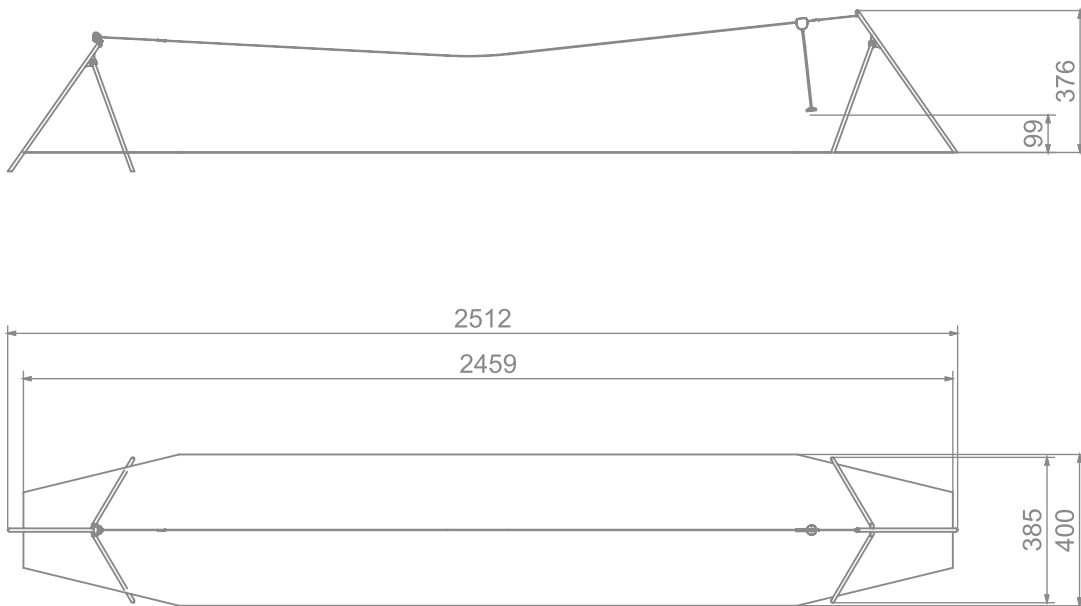

#### INFORMATION ABOUT THE PRODUCT

Dimensions	2512 x 385 cm
Safety zone	2459 x 400 cm
Free space	91 m <sup>2</sup>
Overall height	376 cm
Free fall height	99 cm
Amount of users	1
Product complies with PN-EN 1176-1:2017-12	YES
Availability of spare parts	YES
Age range	5-14
According to PN-EN 1176-1:2017-12 norm, the product requires applying a safety surface according to the product's free fall height.	

### 4083

SCALE 1:200

#### MATERIALS:

SOLID CONSTRUCTION MADE OF BLACK STEEL S235JR, CLEANED IN THE SANDBLASTING PROCESS

ROPE WITH A DIAMETER OF 10 MM HPL PLATFORM PLATE

STAINLESS STEEL TROLLEY, SEAT MADE OF SOFT RUBBER, REINFORCED WITH A STEEL SHEET